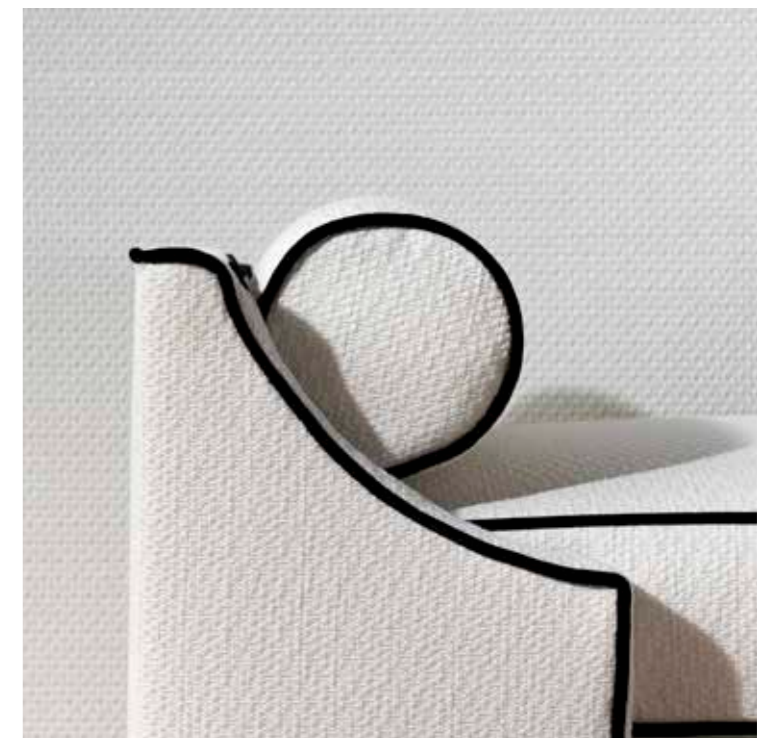

LONDRA BENCH

LONDRA panchetta
Rivestimento, tessuto art. L20011.01 cat.Lusso
Bordino, Velluto Giotto E35 cat.Elite
Zampe, fin. Laccate col. Gesso
Cuscini e rullo, tessuto. art. L20011.01 cat.Lusso
Bordino, Velluto Giotto E35 cat.Elite
LONDRA bench
Fabric, art. L20011.01 cat.Lusso
Piping, Giotto E35 cat. Elite
Legs, fin. Lacquered col. Gesso
Fabric rolls, art. L20011.01 cat.Lusso
Piping, Giotto E35 cat. Elite

P45 cuscini
Rivestimento, Campiglio E01 cat. Elite
Bordino, Velluto Giotto E61 cat. Elite
P45 cushions
Velvet, Campiglio E01 cat. Elite
Piping, Giotto E61 cat. Elite

SP190 specchiera, misure $\varnothing$ 90 cm
Cornice, fin. Materiche col. Peltro SB
SP190 mirror, sizes $\varnothing$ 90 cm
Frame, fin. Materic col. Pewter SB