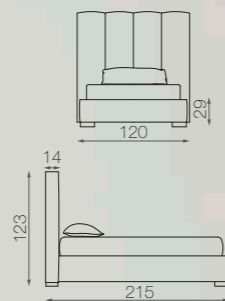

MILANO
NIGHT SELECTION

RETE 100X195
MAT. 100X195
LETTO 100 / BED 100