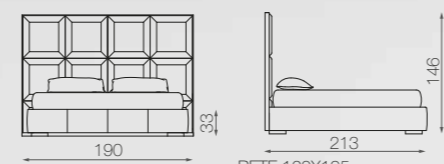

RETE 160X195
MAT. 160X195

LETTO 160 / BED 160