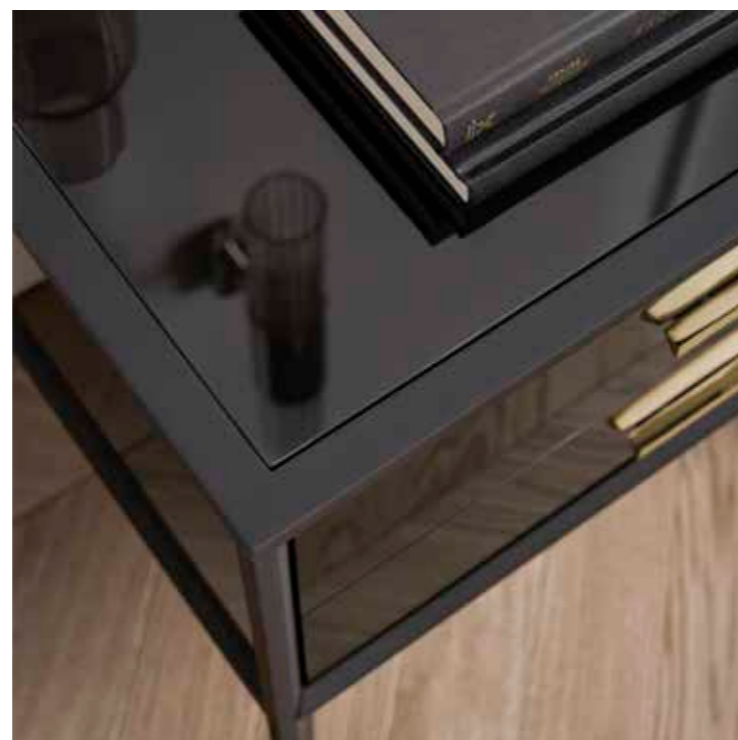

ASPEN GLASS comodino 2 cassetti
Struttura, fin. Silk col. Nero
Top, fianchi e cassetti, vetro retroverniciato
Maniglie, fin. Galvaniche - Ottone Lucido
ASPEN GLASS nightstand 2 drawers
Structure, fin. Silk col. Nero
Top, side and drawers, back-painted glass
Handles, fin. Galvanic - Polished Brass

PORTRAIT scrittoio
Struttura, fin. Lucide col. Nero
Top, vetro retroverniciato
Finali zampe, fin. Galvaniche - Ottone Lucido
PORTRAIT desk
Structure, fin. Glossy col. Nero
Top, back-painted glass
Leg ends, fin. Galvanic - Polished Brass

FORTY-TWO sedia
Rivestimento, tessuto Prince of Wales R03 cat. Royal
Struttura, fin. Legno col. Nero
FORTY-TWO chair
Fabric, Prince of Wales R03 cat. Royal
Structure, fin. Wood col. Nero

NELLY lampada da tavolo - art. 5266
Struttura, fin. Galvaniche - Ottone Satinato
NELLY table lamp - art. 5266
Structure, fin. Galvanic - Satin Brass

CAPRICE panchetta
Rivestimento, tessuto Maya L08 cat. Lusso
Zampe, fin. Laccate col. Nero
CAPRICE bench
Fabric, Maya L08 cat. Lusso
Leg, fin. Lacquered col. Nero

CANNES set lenzuola copripiumino
100% Cotone, col. 51 Bianco Ottico, ricamo col. 63 Lavagna
CANNES duvet cover set
100% Cotton, col. 51 Bianco Ottico, embroidery col.63 Lavagna

TT16 tappeto, misure 350 x 400 cm
Col. Natural White
TT16 rug, sizes 350 x 400 cm
Col. Natural White